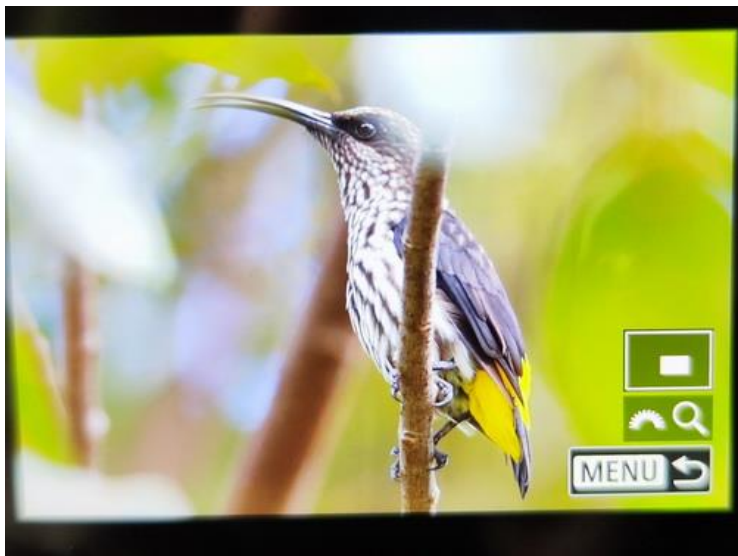

The highlight species for the tour were the **Bulwer's Pheasant, Great Argus, Dulit Frogmouth, Bornean Frogmouth, Hose's broadbill, Black Oriole, Blue-banded Pitta, Bornean Banded Pitta, Whitehead's Spiderhunter, Mountain Serpent Eagle, Bare-headed Laughingthrush, Black-throated Wren-babbler, Malaysian Rail babbler, Malayan Blue-banded Kingfisher, Hook-billed Bulbul, White-necked Babbler, Crested Shrikejay & Olive-backed Woodpecker**, to name a few...other good birds includes the **Red-breasted & Crimson-headed Partridge, Bornean Green Magpie, Pygmy Heleia, Bornean Spiderhunter, Bornean Barbet, Mountain Barbet, Bornean Bulbul, Bornean Leafbird, Cream-eyed Bulbul, Scarlet-breasted Flowerpecker, Eyebrowed Wren-babbler, Orange-backed Woodpecker, Green Broadbill, Orange-breasted Trogon, Red-bearded Bee-eater, Maroon-breasted Philentoma** and many more..

Bornean Banded Pitta

Hose's Broadbill

Bulwer's Pheasant

Great Argus

Whitehead's Spiderhunter

Bornean Frogmouth

Black Oriole

Bare-headed Laughingthrush